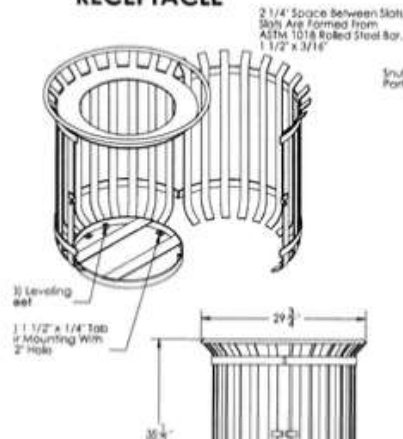

IRON VALLEY TRASH RECEPTACLE