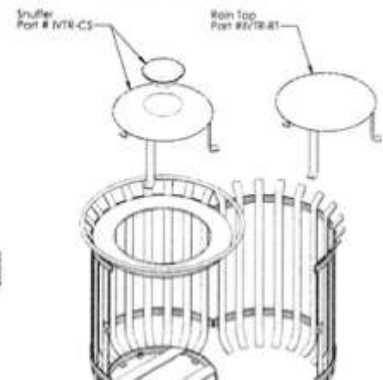

LID OPTIONS INCLUDE: