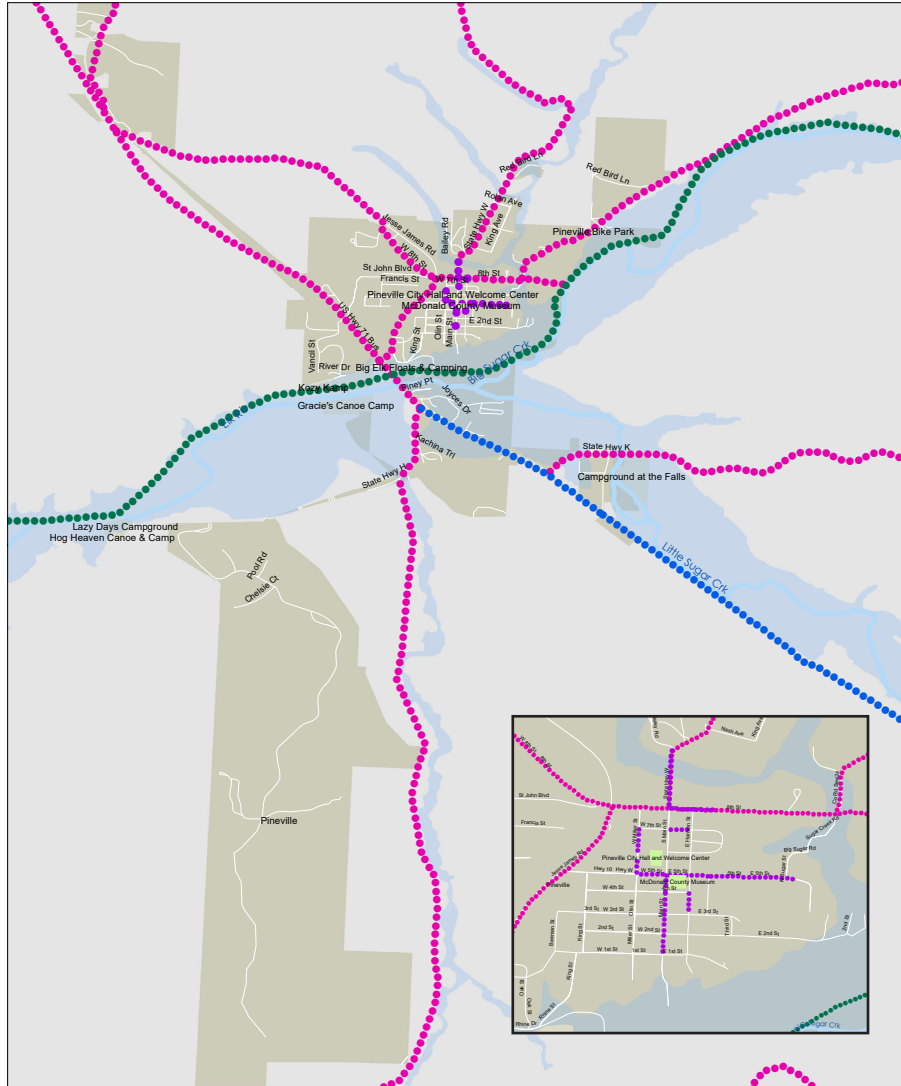

MAP X.1 PINEVILLE COMMUNITY PLAN MAP

- Flood Plain
- Places of Interests
- Campgrounds
- Pineville
- McDonald County

Legend

- | | |
|-----------------------|------------------|
| Shared Roadway | Elk Watershed |
| Protected Bike Lane | Big Sugar Crk |
| Shared Use Paved | Elk Riv |
| Sidewalk | Little Sugar Crk |
| Natural Surface Trail | |