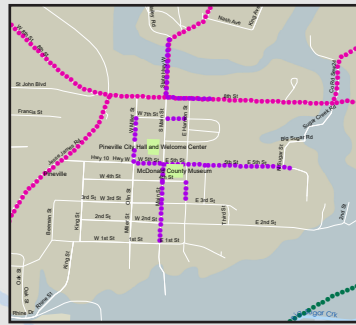

MAP X.1 PINEVILLE COMMUNITY PLAN MAP

- Flood Plain
- Places of Interests
- Campgrounds
- Pineville
- McDonald County

Legend

- | | |
|-----------------------|------------------|
| Shared Roadway | Elk Watershed |
| Protected Bike Lane | Big Sugar Crk |
| Shared Use Paved | Elk Riv |
| Sidewalk | Little Sugar Crk |
| Natural Surface Trail | |